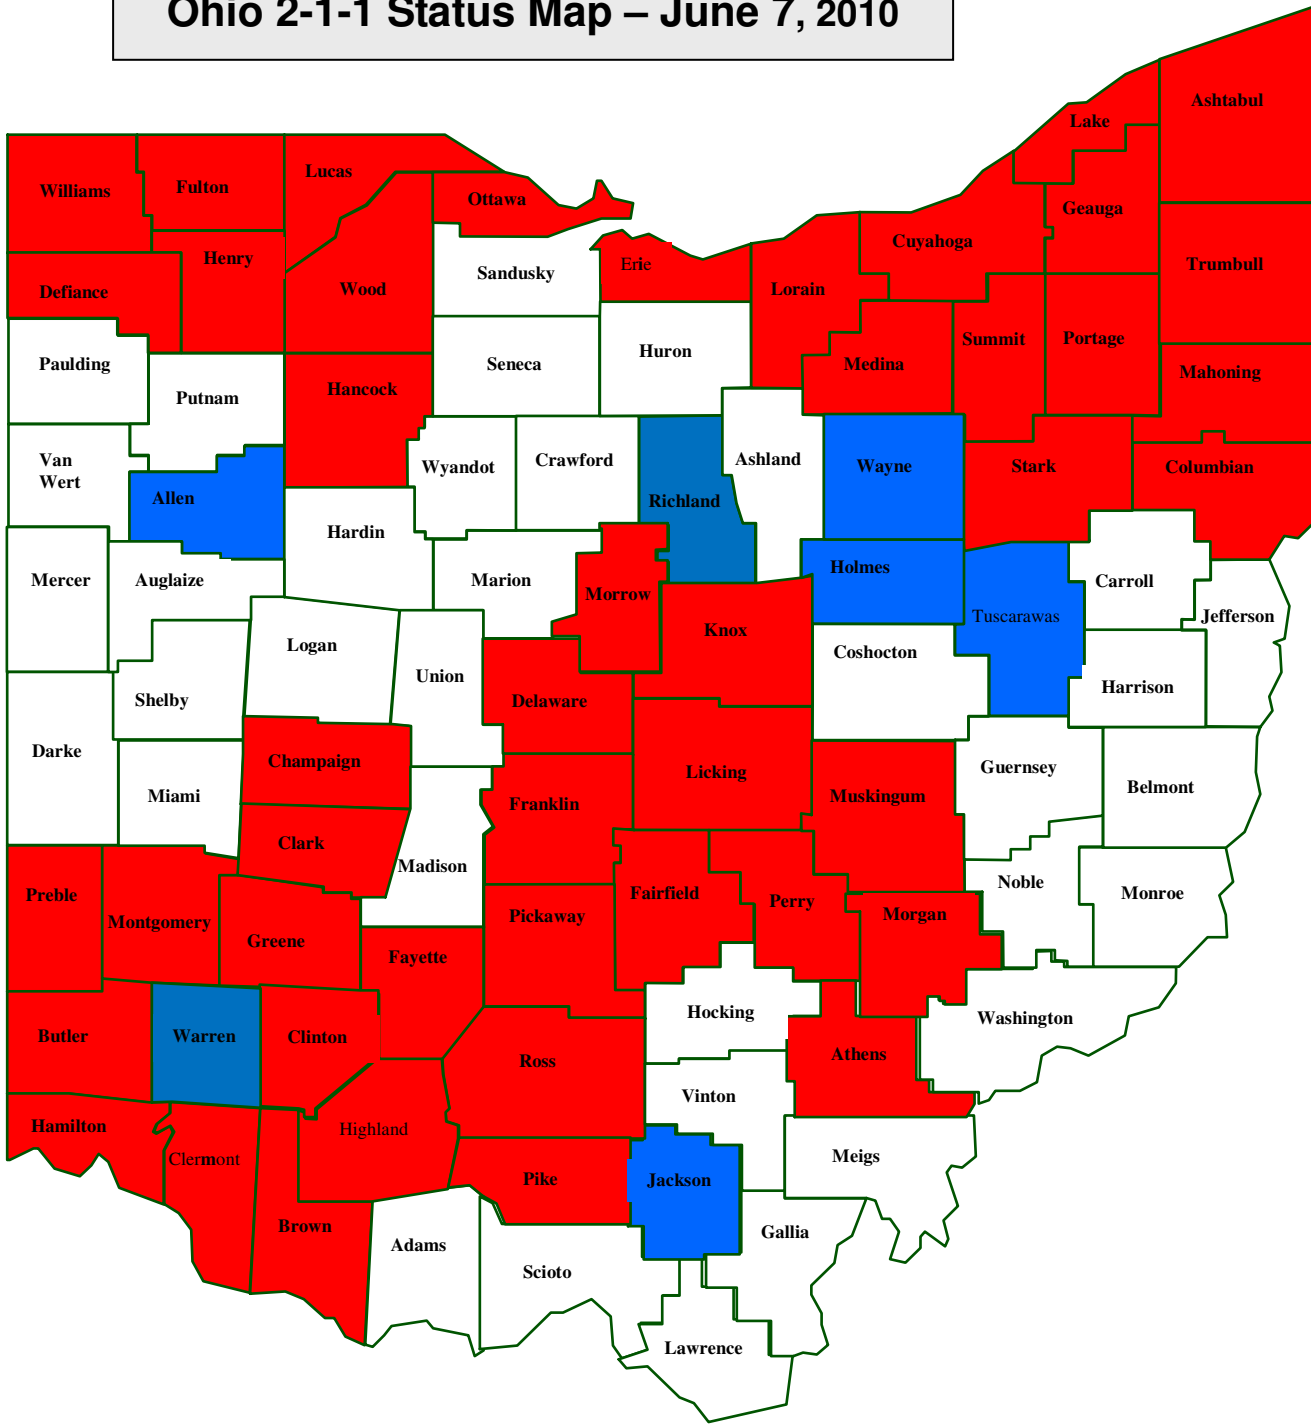

Ohio 2-1-1 Status Map – June 7, 2010

Operational
Non-Operational
In Process
Contract Talks
Planning
Local Discussion